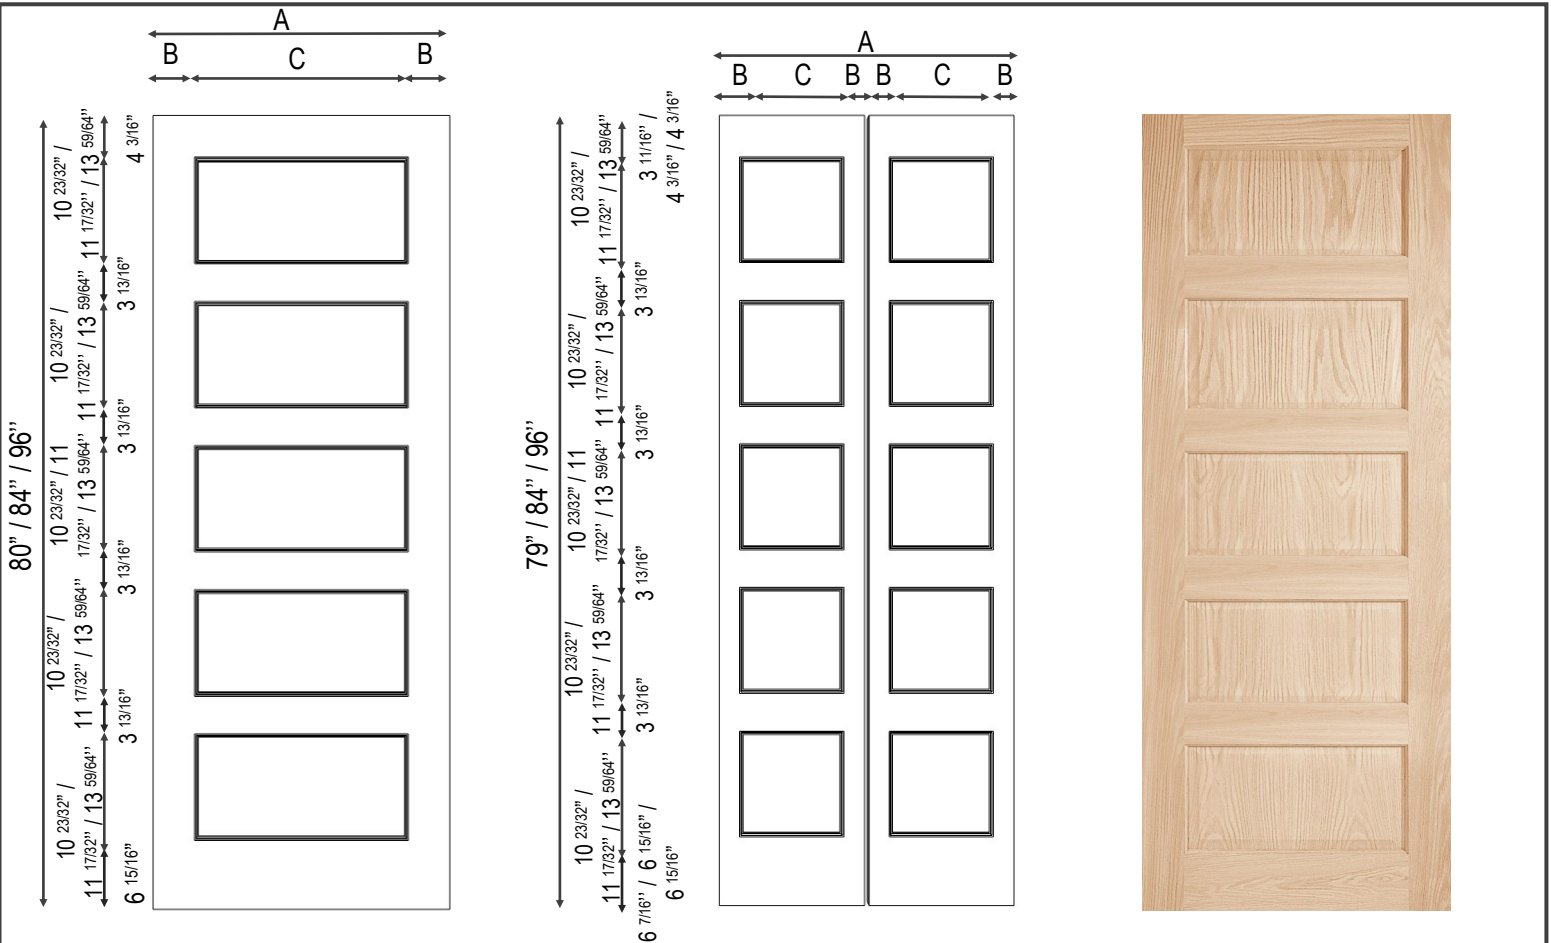

PORTE À PANNEAUX VISTA

A	B	C
16"	4 3/16"	7 5/8"
18"	4 3/16"	9 5/8"
20"	4 3/16"	11 5/8"
22"	4 3/16"	13 5/8"
24"	4 3/16"	15 5/8"
26"	4 3/16"	17 5/8"
28"	4 3/16"	19 5/8"
30"	4 3/16"	21 5/8"
32"	4 3/16"	23 5/8"
34"	4 3/16"	25 5/8"
36"	4 3/16"	27 5/8"

A	B	C
20"	2 1/16"	5 5/8"
22"	2 1/16"	6 5/8"
24"	2 1/16"	7 5/8"
26"	2 1/16"	8 5/8"
28"	2 1/16"	9 5/8"
30"	2 1/16"	10 5/8"
32"	2 1/16"	11 5/8"
34"	2 1/16"	12 5/8"
36"	2 1/16"	13 5/8"

Descriptif

Finis standards:
 Pré-peint
 Chêne
 Merisier
 Érable

Épaisseur : 1 3/8" et 1 3/4"

Coupe-feu: UL20 en option sur portes de 1 3/4"

UL20/OPTION