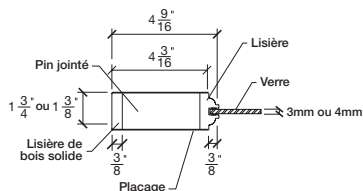

# PORTE FRANÇAISE MILANO 5 VERRES

LARGEURS			
36"	4 3/16"	27 5/8"	4 3/16"
34"	4 3/16"	25 5/8"	4 3/16"
32"	4 3/16"	23 5/8"	4 3/16"
30"	4 3/16"	21 5/8"	4 3/16"
28"	4 3/16"	19 5/8"	4 3/16"
26"	4 3/16"	17 5/8"	4 3/16"
24"	4 3/16"	15 5/8"	4 3/16"
22"	4 3/16"	13 5/8"	4 3/16"
20"	4 3/16"	11 5/8"	4 3/16"
18"	4 3/16"	9 5/8"	4 3/16"
16"	4 3/16"	7 5/8"	4 3/16"

LARGEURS			
36"	4 3/16"	27 5/8"	4 3/16"
34"	4 3/16"	25 5/8"	4 3/16"
32"	4 3/16"	23 5/8"	4 3/16"
30"	4 3/16"	21 5/8"	4 3/16"
28"	4 3/16"	19 5/8"	4 3/16"
26"	4 3/16"	17 5/8"	4 3/16"
24"	4 3/16"	15 5/8"	4 3/16"
22"	4 3/16"	13 5/8"	4 3/16"
20"	4 3/16"	11 5/8"	4 3/16"
18"	4 3/16"	9 5/8"	4 3/16"
16"	4 3/16"	7 5/8"	4 3/16"