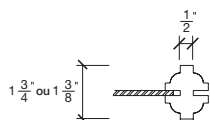

BARROTIN

**Disponible ; pré-peinte, pin clair, chêne, merisier, érable
**Voir liste de verres pour verres disponible