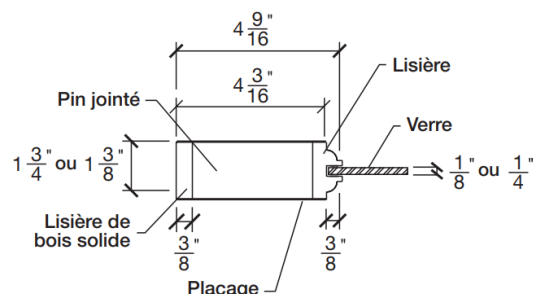

PORTE CADRE

Largeur (A)	B	C
16"	4 3/16 "	7 5/8"
18"	4 3/16 "	9 5/8"
20"	4 3/16 "	11 5/8"
22"	4 3/16 "	13 5/8"
24"	4 3/16 "	15 5/8"
26"	4 3/16 "	17 5/8"
28"	4 3/16 "	19 5/8"
30"	4 3/16 "	21 5/8"
32"	4 3/16 "	23 5/8"
34"	4 3/16 "	25 5/8"
36"	4 3/16 "	27 5/8"

Standard

Descriptif

- ◆ **Catégorie:** Classique / Modèle colonial
- ◆ **Épaisseurs:** 1 3/8", 1 3/4"
- ◆ **Hauteur:** 80", 84", 96"
- ◆ **Largeurs :** 16", 18", 20", 22", 24", 26", 28", 30", 32", 34", 36"