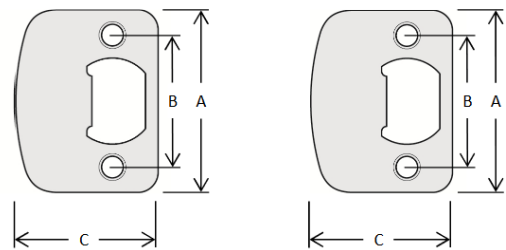

FAIRFAX KNOB

A	B	C
2-5/8"	2-11/32"	1-15/16"

A	2-1/4" (57.15 mm)
B	1-5/8" (41.275 mm)
C	1-3/4" (44.45 mm)

- *Universal handing; fits both right handed and left handed doors
- *Features an adjustable latch to fit all standard door preparations
- *Lifetime mechanical and finish warranty