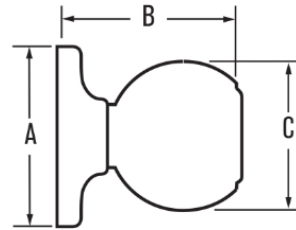

FAIRFAX KNOB

A	B	C
2-5/8"	2-11/32"	1-15/16"

A	2-1/4" (57.15 mm)
B	1-5/8" (41.275 mm)
C	1-3/4" (44.45 mm)

- *Universal handing; fits both right handed and left handed doors
- *Features an adjustable latch to fit all standard door preparations
- *Lifetime mechanical and finish warranty