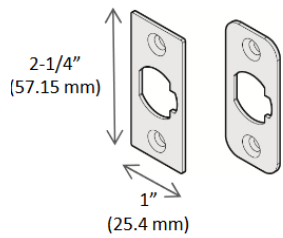

FAIRFAX KNOB

A	B	C
2-5/8"	2-11/32"	1-15/16"

A	2-1/4" (57.15 mm)
B	1-5/8" (41.275 mm)
C	1-3/4" (44.45 mm)

- *Universal handing; fits both right handed and left handed doors
- *Features an adjustable latch to fit all standard door preparations
- *Lifetime mechanical and finish warranty