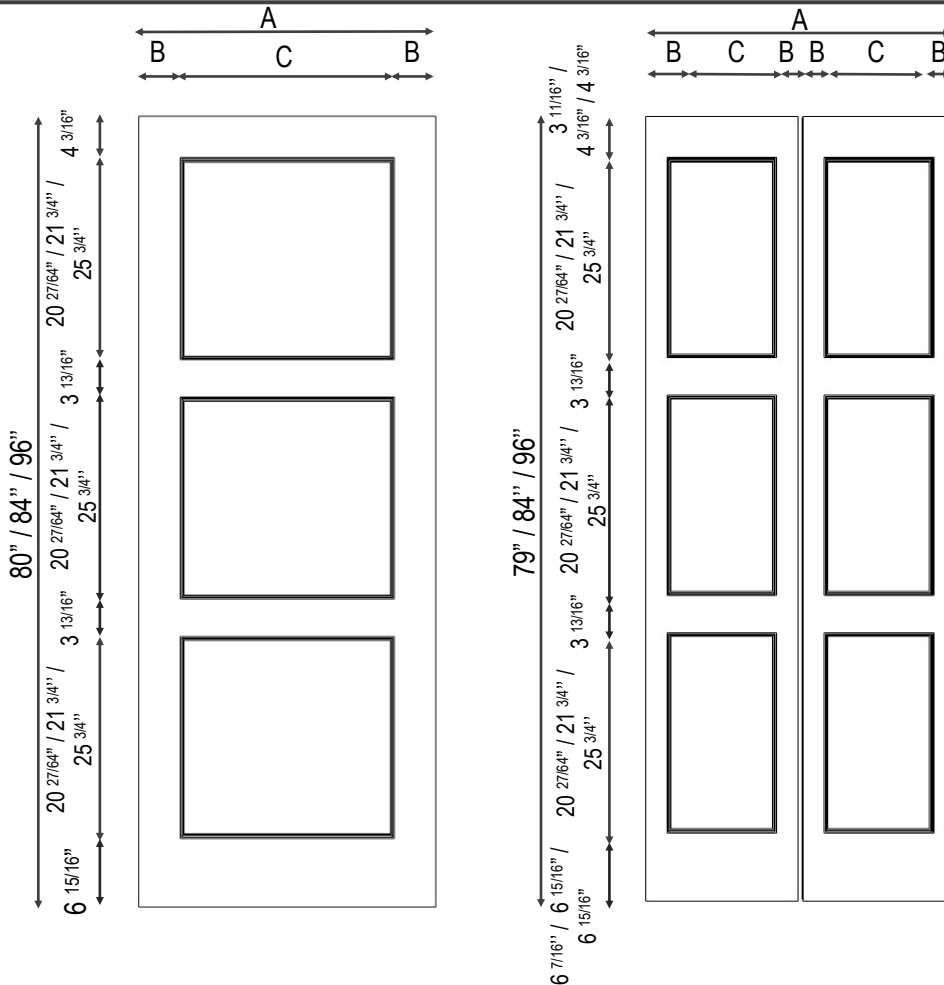

PORTE À PANNEAUX AVANT-GARDE

A	B	C
16"	4 3/16"	7 5/8"
18"	4 3/16"	9 5/8"
20"	4 3/16"	11 5/8"
22"	4 3/16"	13 5/8"
24"	4 3/16"	15 5/8"
26"	4 3/16"	17 5/8"
28"	4 3/16"	19 5/8"
30"	4 3/16"	21 5/8"
32"	4 3/16"	23 5/8"
34"	4 3/16"	25 5/8"
36"	4 3/16"	27 5/8"

A	B	C
20"	2 1/16"	5 5/8"
22"	2 1/16"	6 5/8"
24"	2 1/16"	7 5/8"
26"	2 1/16"	8 5/8"
28"	2 1/16"	9 5/8"
30"	2 1/16"	10 5/8"
32"	2 1/16"	11 5/8"
34"	2 1/16"	12 5/8"
36"	2 1/16"	13 5/8"

Descriptif

Finis standards:

- Pré-peint
- Chêne
- Merisier
- Érable

Épaisseur : 1 3/8" et 1 3/4"

Coupe-feu: UL20 en option sur portes de 1 3/4"

UL20/OPTION