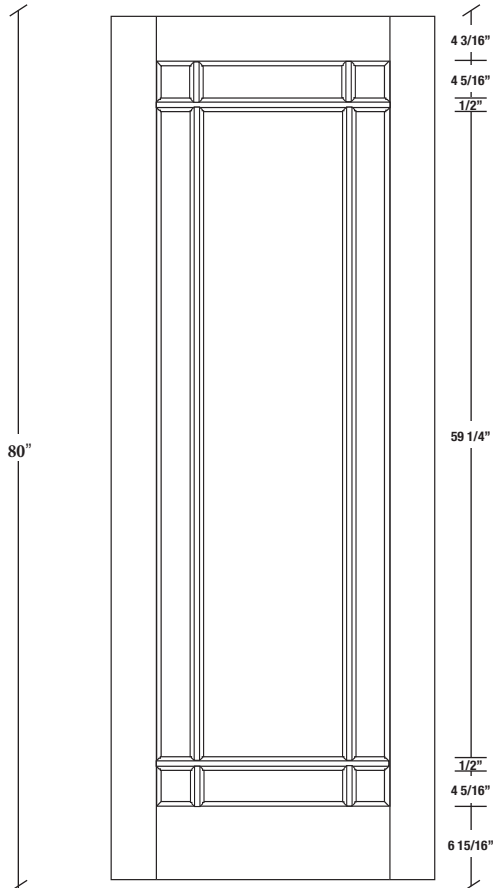

# PORTE FRANÇAISE LA PRAIRIE

| LARGEURS |         |         |         |
|----------|---------|---------|---------|
| 36"      | 4 3/16" | 27 5/8" | 4 3/16" |
| 34"      | 4 3/16" | 25 5/8" | 4 3/16" |
| 32"      | 4 3/16" | 23 5/8" | 4 3/16" |
| 30"      | 4 3/16" | 21 5/8" | 4 3/16" |
| 28"      | 4 3/16" | 19 5/8" | 4 3/16" |
| 26"      | 4 3/16" | 17 5/8" | 4 3/16" |
| 24"      | 4 3/16" | 15 5/8" | 4 3/16" |

| LARGEURS |         |         |         |
|----------|---------|---------|---------|
| 36"      | 4 3/16" | 27 5/8" | 4 3/16" |
| 34"      | 4 3/16" | 25 5/8" | 4 3/16" |
| 32"      | 4 3/16" | 23 5/8" | 4 3/16" |
| 30"      | 4 3/16" | 21 5/8" | 4 3/16" |
| 28"      | 4 3/16" | 19 5/8" | 4 3/16" |
| 26"      | 4 3/16" | 17 5/8" | 4 3/16" |
| 24"      | 4 3/16" | 15 5/8" | 4 3/16" |