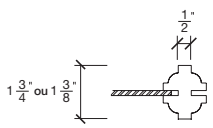

BARROTIN

**Disponible ; pré-peinte, pin clair, chêne, merisier, érable
**Voir liste de verres pour verres disponible