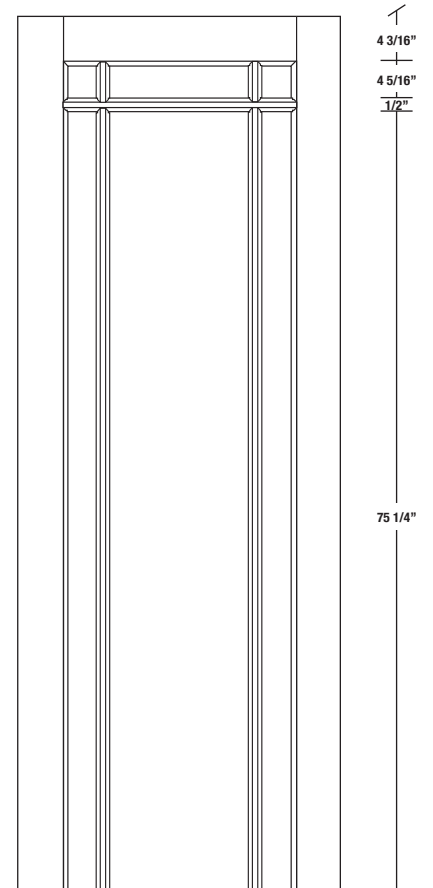

# PORTE FRANÇAISE LA PRAIRIE

| LARGEURS |         |         |         |
|----------|---------|---------|---------|
| 36"      | 4 3/16" | 27 5/8" | 4 3/16" |
| 34"      | 4 3/16" | 25 5/8" | 4 3/16" |
| 32"      | 4 3/16" | 23 5/8" | 4 3/16" |
| 30"      | 4 3/16" | 21 5/8" | 4 3/16" |
| 28"      | 4 3/16" | 19 5/8" | 4 3/16" |
| 26"      | 4 3/16" | 17 5/8" | 4 3/16" |
| 24"      | 4 3/16" | 15 5/8" | 4 3/16" |

| LARGEURS |         |         |         |
|----------|---------|---------|---------|
| 36"      | 4 3/16" | 27 5/8" | 4 3/16" |
| 34"      | 4 3/16" | 25 5/8" | 4 3/16" |
| 32"      | 4 3/16" | 23 5/8" | 4 3/16" |
| 30"      | 4 3/16" | 21 5/8" | 4 3/16" |
| 28"      | 4 3/16" | 19 5/8" | 4 3/16" |
| 26"      | 4 3/16" | 17 5/8" | 4 3/16" |
| 24"      | 4 3/16" | 15 5/8" | 4 3/16" |