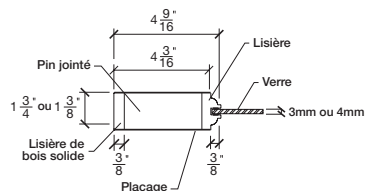

# PORTE FRANÇAISE LA PRAIRIE

| LARGEURS |         |         |         |
|----------|---------|---------|---------|
| 36"      | 4 3/16" | 27 5/8" | 4 3/16" |
| 34"      | 4 3/16" | 25 5/8" | 4 3/16" |
| 32"      | 4 3/16" | 23 5/8" | 4 3/16" |
| 30"      | 4 3/16" | 21 5/8" | 4 3/16" |
| 28"      | 4 3/16" | 19 5/8" | 4 3/16" |
| 26"      | 4 3/16" | 17 5/8" | 4 3/16" |
| 24"      | 4 3/16" | 15 5/8" | 4 3/16" |

| LARGEURS |         |         |         |
|----------|---------|---------|---------|
| 36"      | 4 3/16" | 27 5/8" | 4 3/16" |
| 34"      | 4 3/16" | 25 5/8" | 4 3/16" |
| 32"      | 4 3/16" | 23 5/8" | 4 3/16" |
| 30"      | 4 3/16" | 21 5/8" | 4 3/16" |
| 28"      | 4 3/16" | 19 5/8" | 4 3/16" |
| 26"      | 4 3/16" | 17 5/8" | 4 3/16" |
| 24"      | 4 3/16" | 15 5/8" | 4 3/16" |