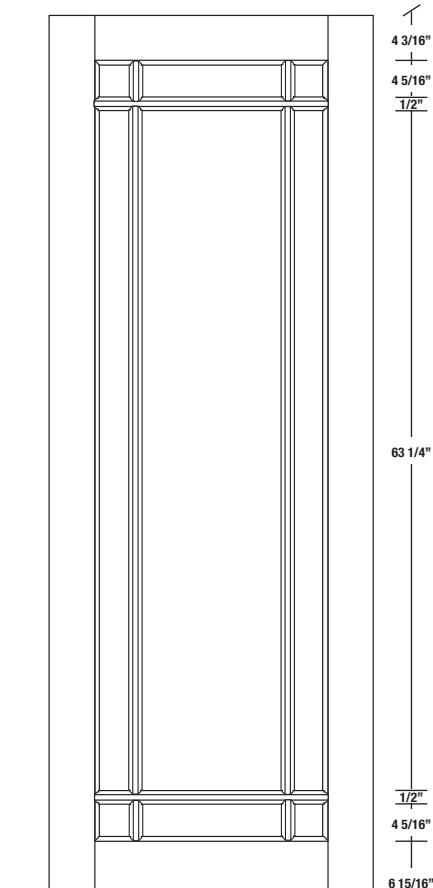

# PORTE FRANÇAISE LA PRAIRIE

| LARGEURS |         |         |         |
|----------|---------|---------|---------|
| 36"      | 4 3/16" | 27 5/8" | 4 3/16" |
| 34"      | 4 3/16" | 25 5/8" | 4 3/16" |
| 32"      | 4 3/16" | 23 5/8" | 4 3/16" |
| 30"      | 4 3/16" | 21 5/8" | 4 3/16" |
| 28"      | 4 3/16" | 19 5/8" | 4 3/16" |
| 26"      | 4 3/16" | 17 5/8" | 4 3/16" |
| 24"      | 4 3/16" | 15 5/8" | 4 3/16" |

| LARGEURS |         |         |         |
|----------|---------|---------|---------|
| 36"      | 4 3/16" | 27 5/8" | 4 3/16" |
| 34"      | 4 3/16" | 25 5/8" | 4 3/16" |
| 32"      | 4 3/16" | 23 5/8" | 4 3/16" |
| 30"      | 4 3/16" | 21 5/8" | 4 3/16" |
| 28"      | 4 3/16" | 19 5/8" | 4 3/16" |
| 26"      | 4 3/16" | 17 5/8" | 4 3/16" |
| 24"      | 4 3/16" | 15 5/8" | 4 3/16" |