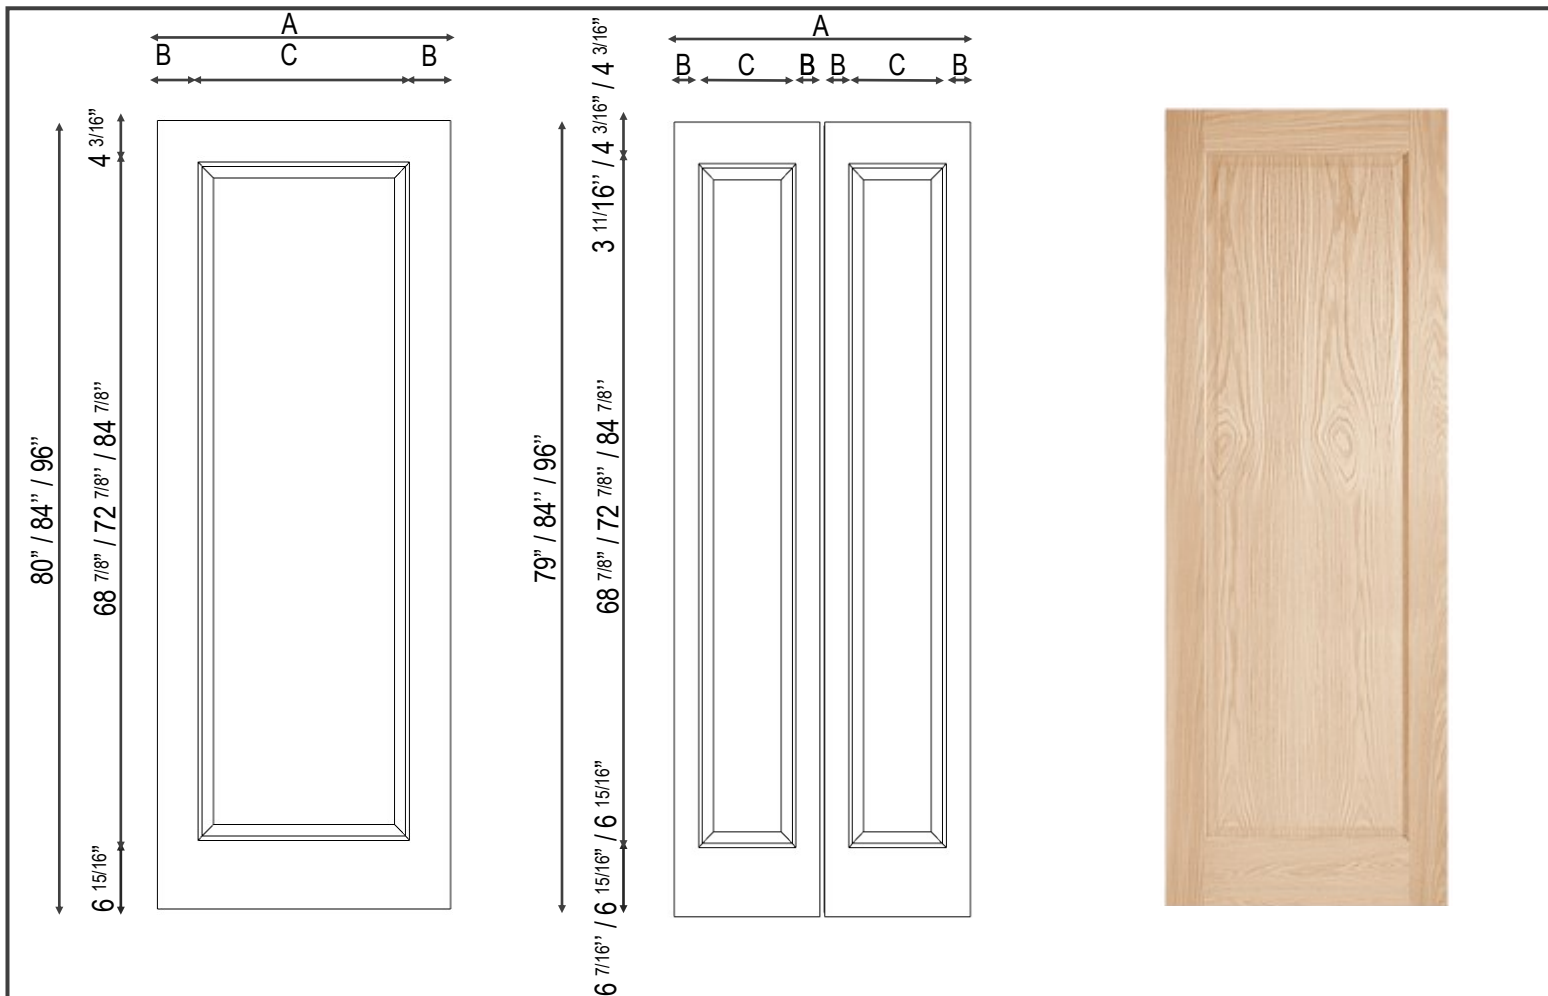

PORTE À PANNEAUX CONTEMPORAINE TÊTE DROITE 2010

A	B	C
16"	4 3/16"	7 5/8"
18"	4 3/16"	9 5/8"
20"	4 3/16"	11 5/8"
22"	4 3/16"	13 5/8"
24"	4 3/16"	15 5/8"
26"	4 3/16"	17 5/8"
28"	4 3/16"	19 5/8"
30"	4 3/16"	21 5/8"
32"	4 3/16"	23 5/8"
34"	4 3/16"	25 5/8"
36"	4 3/16"	27 5/8"

A	B	C
20"	2 7/16"	4 7/8"
22"	2 7/16"	5 7/8"
24"	2 7/16"	6 7/8"
26"	2 7/16"	7 7/8"
28"	2 7/16"	8 7/8"
30"	2 7/16"	9 7/8"
32"	2 7/16"	10 7/8"
34"	2 7/16"	11 7/8"
36"	2 7/16"	12 7/8"

Descriptif

Finis standards:

- Pré-peint
- Chêne
- Merisier
- Érable

Épaisseur : 1 3/8" et 1 3/4"

Coupe-feu: UL20 en option sur portes de 1 3/4"

UL20/OPTION