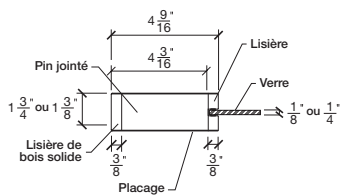

# PORTE FRANÇAISE RETRO SHAKER

LARGEURS			
36"	4 9/16"	26 7/8"	4 9/16"
34"	4 9/16"	24 7/8"	4 9/16"
32"	4 9/16"	22 7/8"	4 9/16"
30"	4 9/16"	20 7/8"	4 9/16"
28"	4 9/16"	18 7/8"	4 9/16"
26"	4 9/16"	16 7/8"	4 9/16"
24"	4 9/16"	14 7/8"	4 9/16"
22"	4 9/16"	12 7/8"	4 9/16"
20"	4 9/16"	10 7/8"	4 9/16"
18"	4 9/16"	8 7/8"	4 9/16"
16"	4 9/16"	6 7/8"	4 9/16"

LARGEURS			
36"	4 9/16"	26 7/8"	4 9/16"
34"	4 9/16"	24 7/8"	4 9/16"
32"	4 9/16"	22 7/8"	4 9/16"
30"	4 9/16"	20 7/8"	4 9/16"
28"	4 9/16"	18 7/8"	4 9/16"
26"	4 9/16"	16 7/8"	4 9/16"
24"	4 9/16"	14 7/8"	4 9/16"
22"	4 9/16"	12 7/8"	4 9/16"
20"	4 9/16"	10 7/8"	4 9/16"
18"	4 9/16"	8 7/8"	4 9/16"
16"	4 9/16"	6 7/8"	4 9/16"