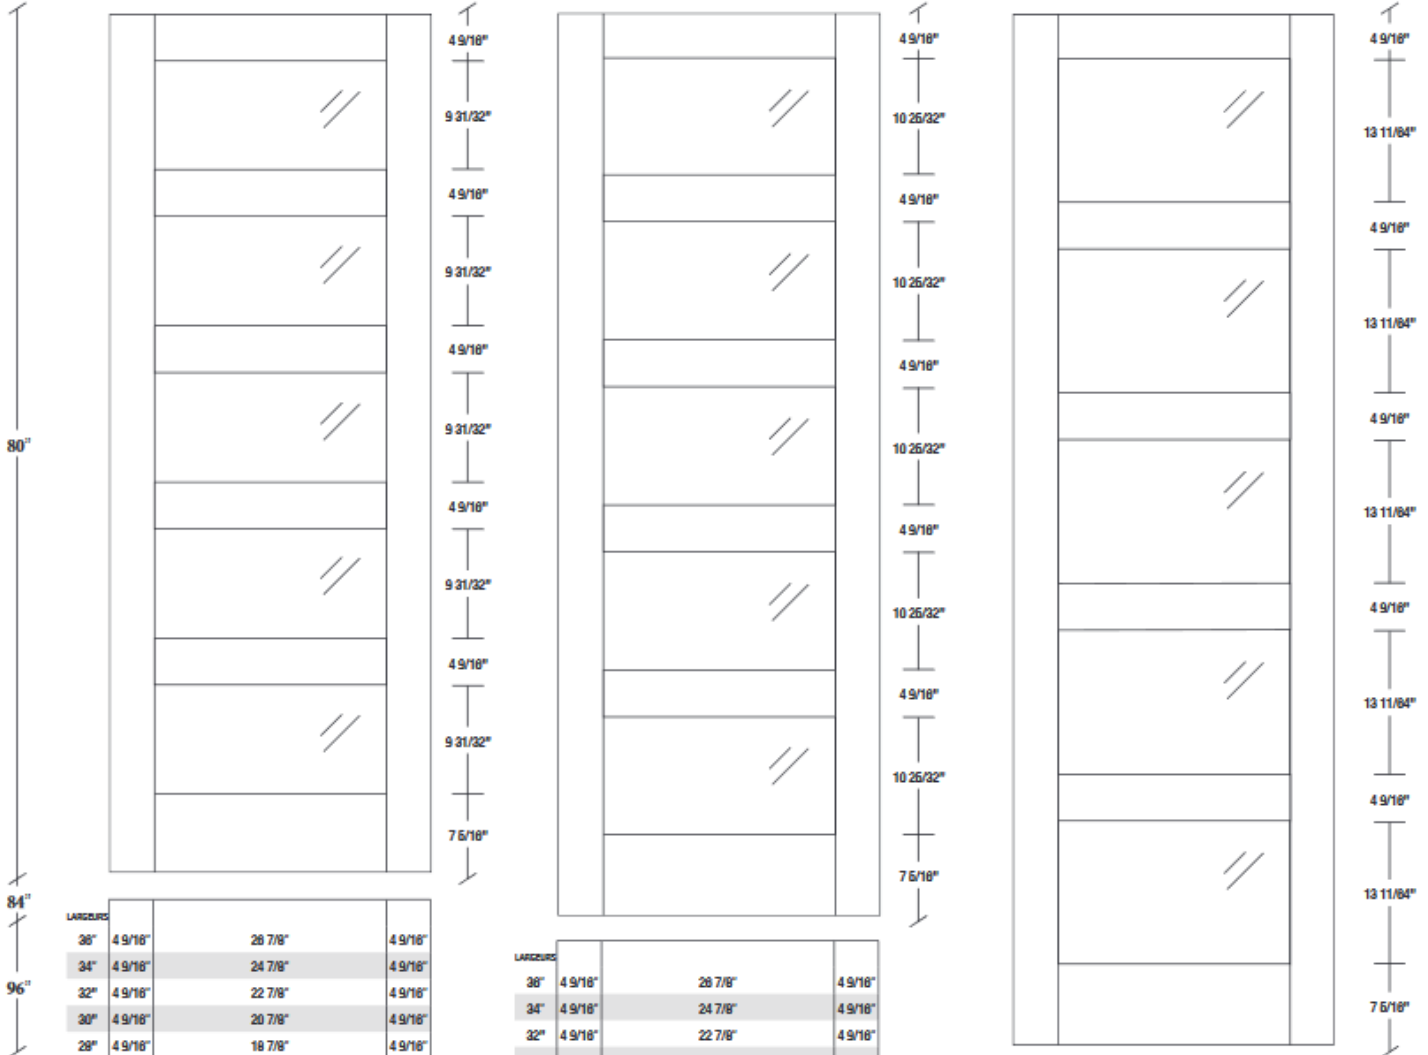

PORTE FRANÇAISE VISTA SHAKER

80"-84" ET 96"

LARGEUR			
36"	4 9/16"	26 7/8"	4 9/16"
34"	4 9/16"	24 7/8"	4 9/16"
32"	4 9/16"	22 7/8"	4 9/16"
30"	4 9/16"	20 7/8"	4 9/16"
28"	4 9/16"	18 7/8"	4 9/16"
26"	4 9/16"	16 7/8"	4 9/16"
24"	4 9/16"	14 7/8"	4 9/16"
22"	4 9/16"	12 7/8"	4 9/16"
20"	4 9/16"	10 7/8"	4 9/16"
18"	4 9/16"	8 7/8"	4 9/16"
16"	4 9/16"	6 7/8"	4 9/16"

LARGEUR			
36"	4 9/16"	26 7/8"	4 9/16"
34"	4 9/16"	24 7/8"	4 9/16"
32"	4 9/16"	22 7/8"	4 9/16"
30"	4 9/16"	20 7/8"	4 9/16"
28"	4 9/16"	18 7/8"	4 9/16"
26"	4 9/16"	16 7/8"	4 9/16"
24"	4 9/16"	14 7/8"	4 9/16"
22"	4 9/16"	12 7/8"	4 9/16"
20"	4 9/16"	10 7/8"	4 9/16"
18"	4 9/16"	8 7/8"	4 9/16"
16"	4 9/16"	6 7/8"	4 9/16"