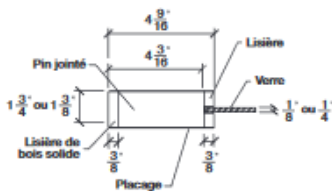

PORTE FRANÇAISE VISTA SHAKER

80"-84" ET 96"

LARGEUR			
36"	4 9/16"	26 7/8"	4 9/16"
34"	4 9/16"	24 7/8"	4 9/16"
32"	4 9/16"	22 7/8"	4 9/16"
30"	4 9/16"	20 7/8"	4 9/16"
28"	4 9/16"	18 7/8"	4 9/16"
26"	4 9/16"	16 7/8"	4 9/16"
24"	4 9/16"	14 7/8"	4 9/16"
22"	4 9/16"	12 7/8"	4 9/16"
20"	4 9/16"	10 7/8"	4 9/16"
18"	4 9/16"	8 7/8"	4 9/16"
16"	4 9/16"	6 7/8"	4 9/16"

LARGEUR			
36"	4 9/16"	26 7/8"	4 9/16"
34"	4 9/16"	24 7/8"	4 9/16"
32"	4 9/16"	22 7/8"	4 9/16"
30"	4 9/16"	20 7/8"	4 9/16"
28"	4 9/16"	18 7/8"	4 9/16"
26"	4 9/16"	16 7/8"	4 9/16"
24"	4 9/16"	14 7/8"	4 9/16"
22"	4 9/16"	12 7/8"	4 9/16"
20"	4 9/16"	10 7/8"	4 9/16"
18"	4 9/16"	8 7/8"	4 9/16"
16"	4 9/16"	6 7/8"	4 9/16"