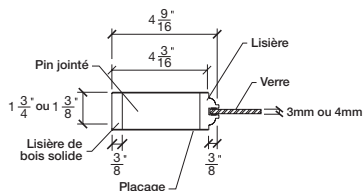

# PORTE FRANÇAISE MILANO 3 VERRES

80"

84"

96"

| LARGEURS |         |         |         |
|----------|---------|---------|---------|
| 36"      | 4 3/16" | 27 5/8" | 4 3/16" |
| 34"      | 4 3/16" | 25 5/8" | 4 3/16" |
| 32"      | 4 3/16" | 23 5/8" | 4 3/16" |
| 30"      | 4 3/16" | 21 5/8" | 4 3/16" |
| 28"      | 4 3/16" | 19 5/8" | 4 3/16" |
| 26"      | 4 3/16" | 17 5/8" | 4 3/16" |
| 24"      | 4 3/16" | 15 5/8" | 4 3/16" |
| 22"      | 4 3/16" | 13 5/8" | 4 3/16" |
| 20"      | 4 3/16" | 11 5/8" | 4 3/16" |
| 18"      | 4 3/16" | 9 5/8"  | 4 3/16" |
| 16"      | 4 3/16" | 7 5/8"  | 4 3/16" |

| LARGEURS |         |         |         |
|----------|---------|---------|---------|
| 36"      | 4 3/16" | 27 5/8" | 4 3/16" |
| 34"      | 4 3/16" | 25 5/8" | 4 3/16" |
| 32"      | 4 3/16" | 23 5/8" | 4 3/16" |
| 30"      | 4 3/16" | 21 5/8" | 4 3/16" |
| 28"      | 4 3/16" | 19 5/8" | 4 3/16" |
| 26"      | 4 3/16" | 17 5/8" | 4 3/16" |
| 24"      | 4 3/16" | 15 5/8" | 4 3/16" |
| 22"      | 4 3/16" | 13 5/8" | 4 3/16" |
| 20"      | 4 3/16" | 11 5/8" | 4 3/16" |
| 18"      | 4 3/16" | 9 5/8"  | 4 3/16" |
| 16"      | 4 3/16" | 7 5/8"  | 4 3/16" |