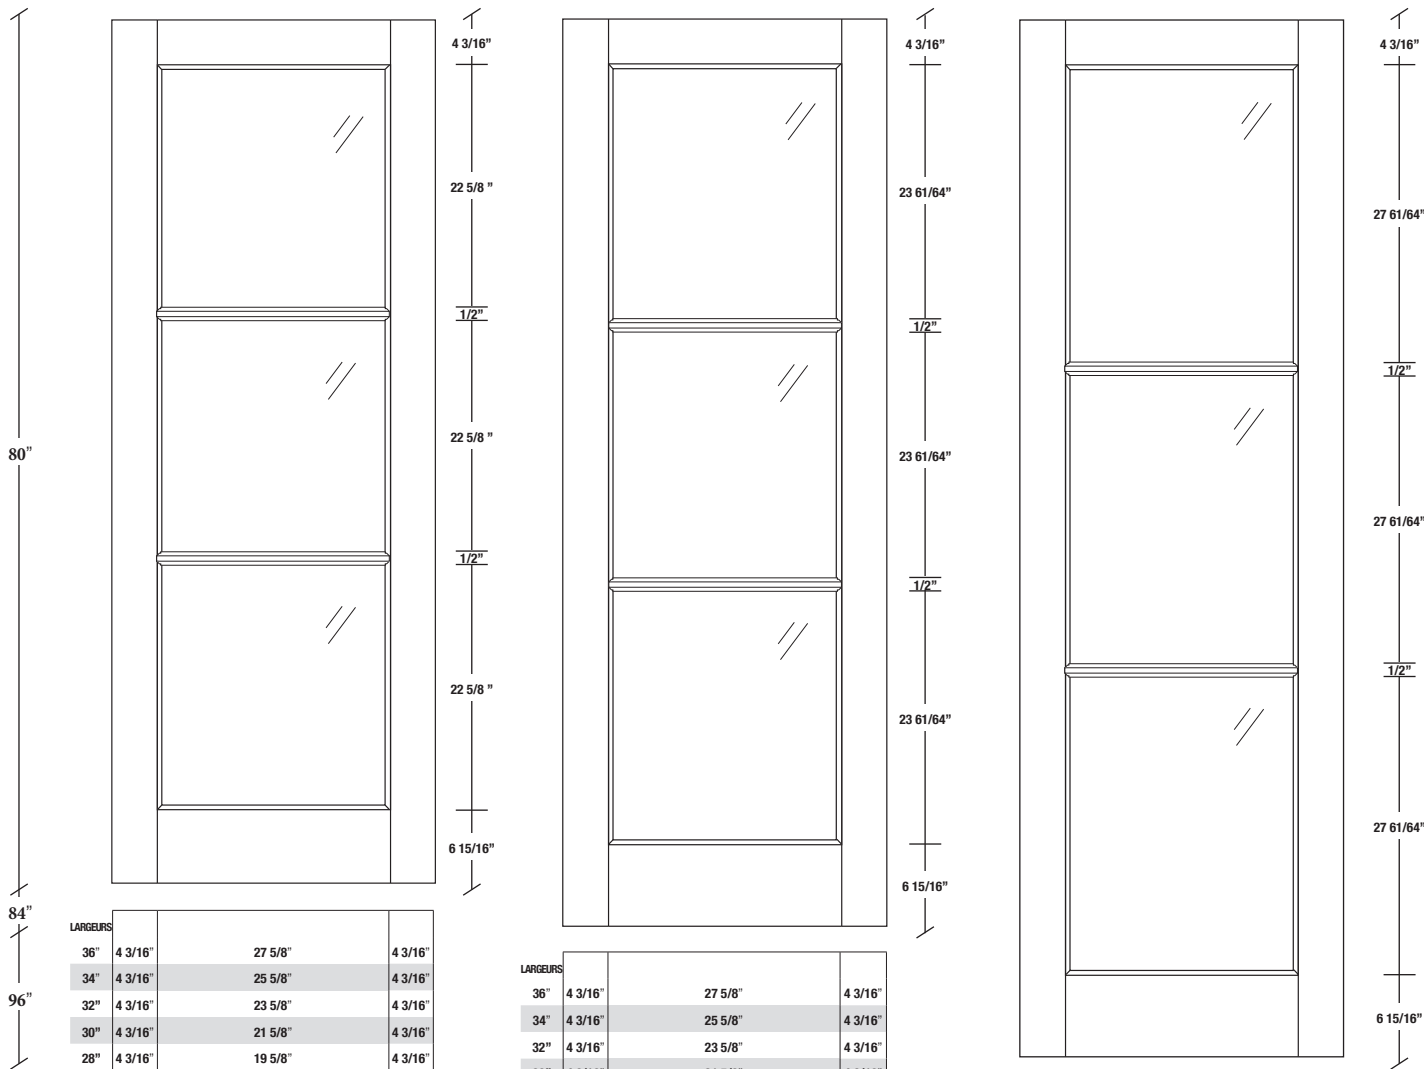

# PORTE FRANÇAISE MILANO 3 VERRES

80"

84"

96"

| LARGEURS |         |         |         |
|----------|---------|---------|---------|
| 36"      | 4 3/16" | 27 5/8" | 4 3/16" |
| 34"      | 4 3/16" | 25 5/8" | 4 3/16" |
| 32"      | 4 3/16" | 23 5/8" | 4 3/16" |
| 30"      | 4 3/16" | 21 5/8" | 4 3/16" |
| 28"      | 4 3/16" | 19 5/8" | 4 3/16" |
| 26"      | 4 3/16" | 17 5/8" | 4 3/16" |
| 24"      | 4 3/16" | 15 5/8" | 4 3/16" |
| 22"      | 4 3/16" | 13 5/8" | 4 3/16" |
| 20"      | 4 3/16" | 11 5/8" | 4 3/16" |
| 18"      | 4 3/16" | 9 5/8"  | 4 3/16" |
| 16"      | 4 3/16" | 7 5/8"  | 4 3/16" |

| LARGEURS |         |         |         |
|----------|---------|---------|---------|
| 36"      | 4 3/16" | 27 5/8" | 4 3/16" |
| 34"      | 4 3/16" | 25 5/8" | 4 3/16" |
| 32"      | 4 3/16" | 23 5/8" | 4 3/16" |
| 30"      | 4 3/16" | 21 5/8" | 4 3/16" |
| 28"      | 4 3/16" | 19 5/8" | 4 3/16" |
| 26"      | 4 3/16" | 17 5/8" | 4 3/16" |
| 24"      | 4 3/16" | 15 5/8" | 4 3/16" |
| 22"      | 4 3/16" | 13 5/8" | 4 3/16" |
| 20"      | 4 3/16" | 11 5/8" | 4 3/16" |
| 18"      | 4 3/16" | 9 5/8"  | 4 3/16" |
| 16"      | 4 3/16" | 7 5/8"  | 4 3/16" |