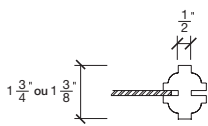

BARROTIN

**Disponible ; pré-peinte, pin clair, chêne, merisier, érable
**Voir liste de verres pour verres disponible