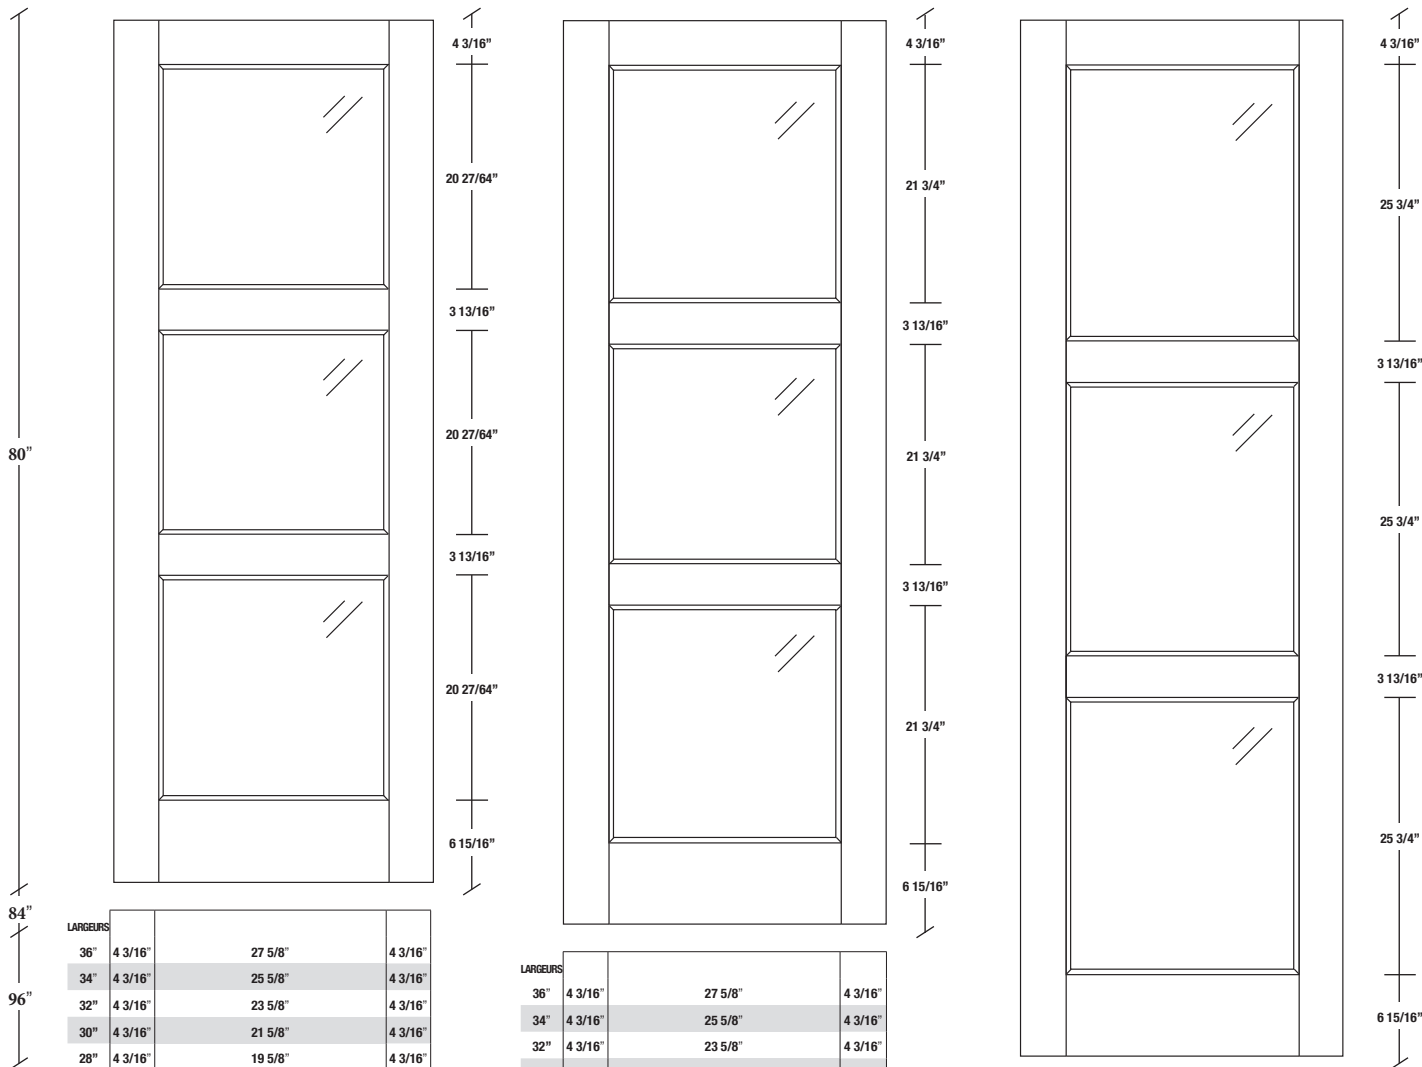

PORTE FRANÇAISE AVANT-GARDE

LARGEURS			
36"	4 3/16"	27 5/8"	4 3/16"
34"	4 3/16"	25 5/8"	4 3/16"
32"	4 3/16"	23 5/8"	4 3/16"
30"	4 3/16"	21 5/8"	4 3/16"
28"	4 3/16"	19 5/8"	4 3/16"
26"	4 3/16"	17 5/8"	4 3/16"
24"	4 3/16"	15 5/8"	4 3/16"
22"	4 3/16"	13 5/8"	4 3/16"
20"	4 3/16"	11 5/8"	4 3/16"
18"	4 3/16"	9 5/8"	4 3/16"
16"	4 3/16"	7 5/8"	4 3/16"

LARGEURS			
36"	4 3/16"	27 5/8"	4 3/16"
34"	4 3/16"	25 5/8"	4 3/16"
32"	4 3/16"	23 5/8"	4 3/16"
30"	4 3/16"	21 5/8"	4 3/16"
28"	4 3/16"	19 5/8"	4 3/16"
26"	4 3/16"	17 5/8"	4 3/16"
24"	4 3/16"	15 5/8"	4 3/16"
22"	4 3/16"	13 5/8"	4 3/16"
20"	4 3/16"	11 5/8"	4 3/16"
18"	4 3/16"	9 5/8"	4 3/16"
16"	4 3/16"	7 5/8"	4 3/16"