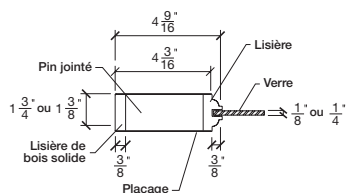

PORTE FRANÇAISE RETRO

LARGEURS		
36"	4 3/16"	27 5/8"
34"	4 3/16"	25 5/8"
32"	4 3/16"	23 5/8"
30"	4 3/16"	21 5/8"
28"	4 3/16"	19 5/8"
26"	4 3/16"	17 5/8"
24"	4 3/16"	15 5/8"
22"	4 3/16"	13 5/8"
20"	4 3/16"	11 5/8"
18"	4 3/16"	9 5/8"
16"	4 3/16"	7 5/8"

LARGEURS		
36"	4 3/16"	27 5/8"
34"	4 3/16"	25 5/8"
32"	4 3/16"	23 5/8"
30"	4 3/16"	21 5/8"
28"	4 3/16"	19 5/8"
26"	4 3/16"	17 5/8"
24"	4 3/16"	15 5/8"
22"	4 3/16"	13 5/8"
20"	4 3/16"	11 5/8"
18"	4 3/16"	9 5/8"
16"	4 3/16"	7 5/8"