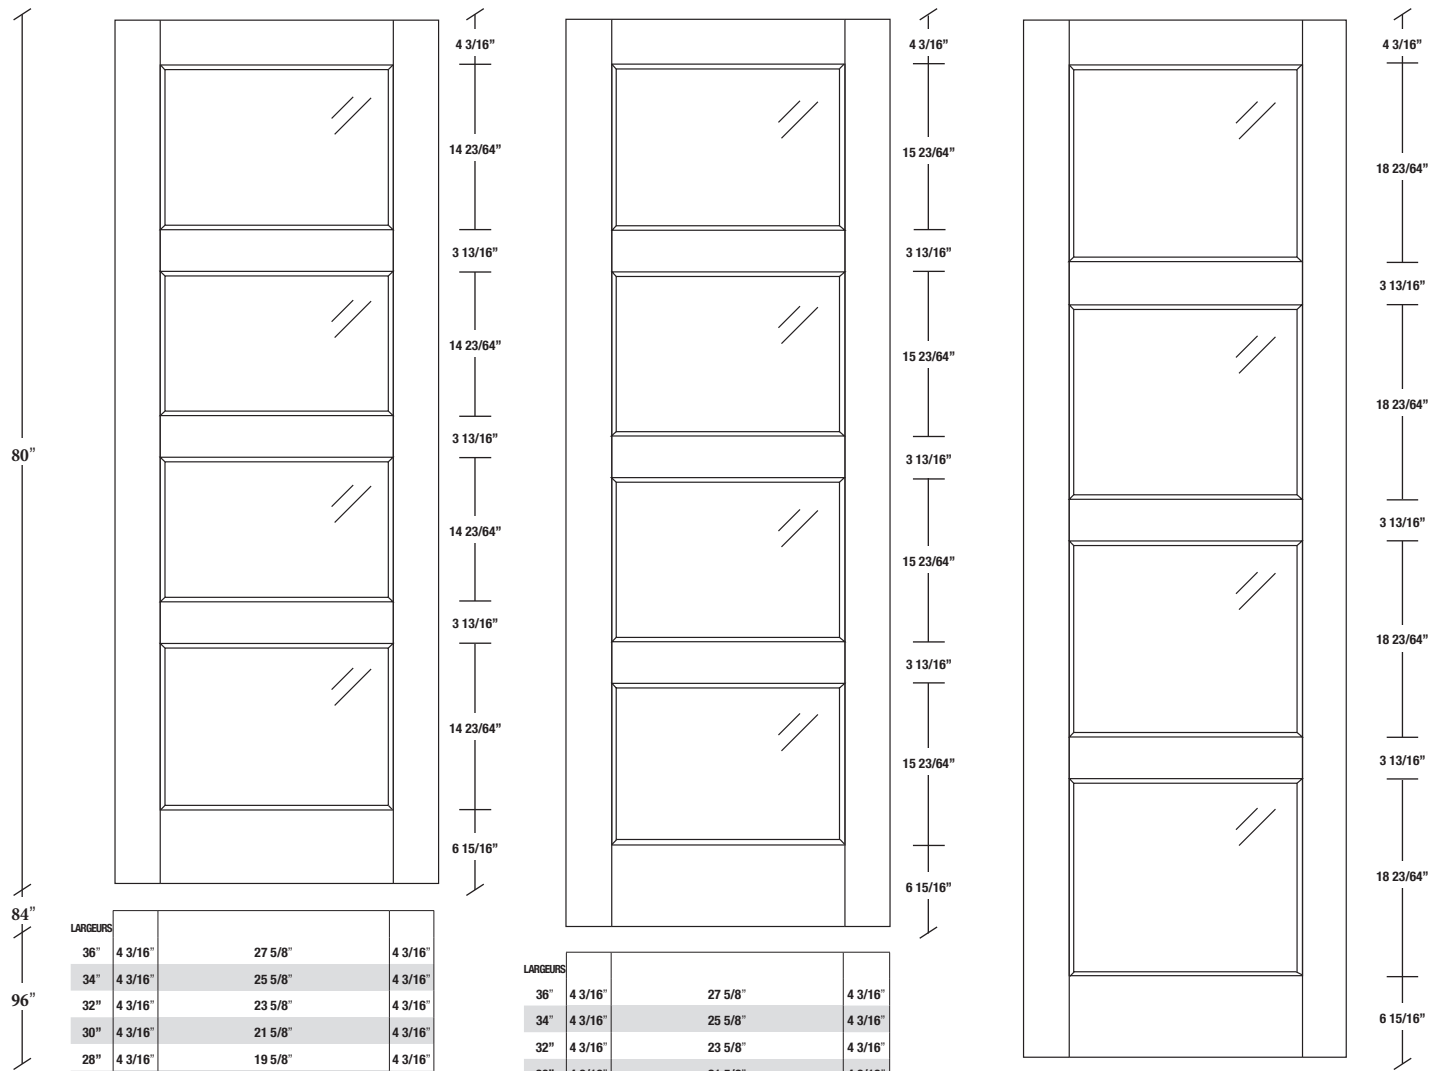

PORTE FRANÇAISE RETRO

LARGEURS		
36"	4 3/16"	27 5/8"
34"	4 3/16"	25 5/8"
32"	4 3/16"	23 5/8"
30"	4 3/16"	21 5/8"
28"	4 3/16"	19 5/8"
26"	4 3/16"	17 5/8"
24"	4 3/16"	15 5/8"
22"	4 3/16"	13 5/8"
20"	4 3/16"	11 5/8"
18"	4 3/16"	9 5/8"
16"	4 3/16"	7 5/8"

LARGEURS		
36"	4 3/16"	27 5/8"
34"	4 3/16"	25 5/8"
32"	4 3/16"	23 5/8"
30"	4 3/16"	21 5/8"
28"	4 3/16"	19 5/8"
26"	4 3/16"	17 5/8"
24"	4 3/16"	15 5/8"
22"	4 3/16"	13 5/8"
20"	4 3/16"	11 5/8"
18"	4 3/16"	9 5/8"
16"	4 3/16"	7 5/8"