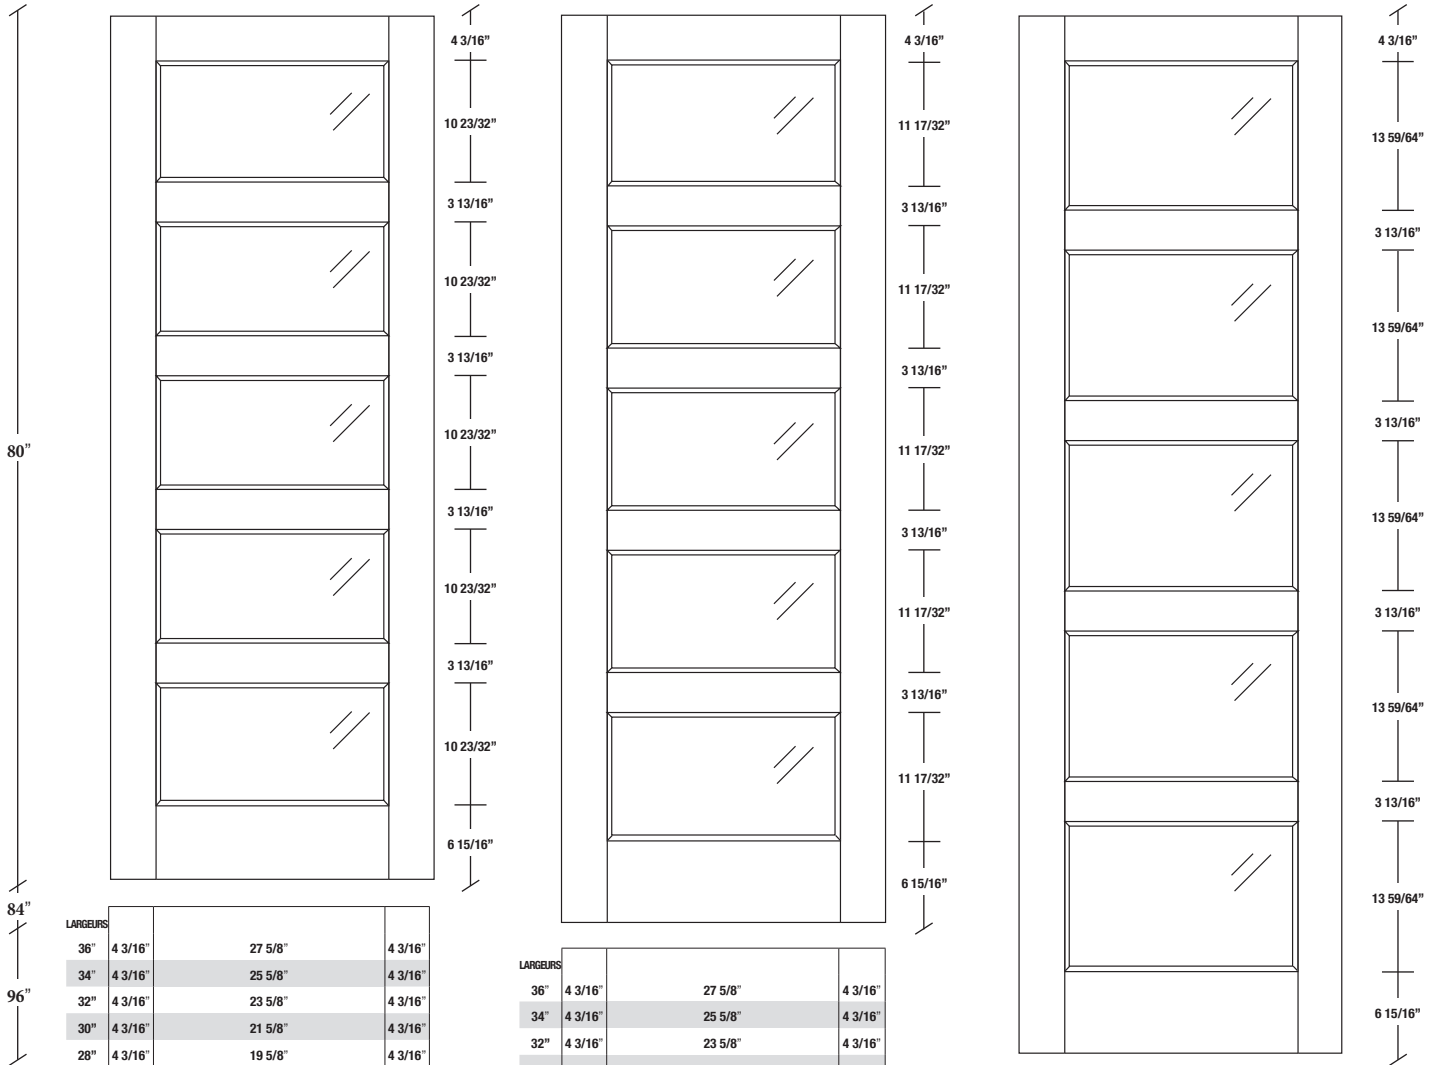

PORTE FRANÇAISE VISTA

| LARGEURS | | | |
|----------|---------|---------|---------|
| 36" | 4 3/16" | 27 5/8" | 4 3/16" |
| 34" | 4 3/16" | 25 5/8" | 4 3/16" |
| 32" | 4 3/16" | 23 5/8" | 4 3/16" |
| 30" | 4 3/16" | 21 5/8" | 4 3/16" |
| 28" | 4 3/16" | 19 5/8" | 4 3/16" |
| 26" | 4 3/16" | 17 5/8" | 4 3/16" |
| 24" | 4 3/16" | 15 5/8" | 4 3/16" |
| 22" | 4 3/16" | 13 5/8" | 4 3/16" |
| 20" | 4 3/16" | 11 5/8" | 4 3/16" |
| 18" | 4 3/16" | 9 5/8" | 4 3/16" |
| 16" | 4 3/16" | 7 5/8" | 4 3/16" |

| LARGEURS | | | |
|----------|---------|---------|---------|
| 36" | 4 3/16" | 27 5/8" | 4 3/16" |
| 34" | 4 3/16" | 25 5/8" | 4 3/16" |
| 32" | 4 3/16" | 23 5/8" | 4 3/16" |
| 30" | 4 3/16" | 21 5/8" | 4 3/16" |
| 28" | 4 3/16" | 19 5/8" | 4 3/16" |
| 26" | 4 3/16" | 17 5/8" | 4 3/16" |
| 24" | 4 3/16" | 15 5/8" | 4 3/16" |
| 22" | 4 3/16" | 13 5/8" | 4 3/16" |
| 20" | 4 3/16" | 11 5/8" | 4 3/16" |
| 18" | 4 3/16" | 9 5/8" | 4 3/16" |
| 16" | 4 3/16" | 7 5/8" | 4 3/16" |