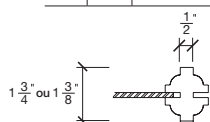

BARROTIN

**Disponible ; pré-peinte, pin clair, chêne, merisier, érable
**Voir liste de verres pour verres disponible