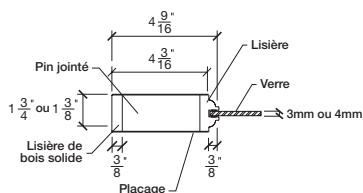

# PORTE FRANÇAISE MILANO 4 VERRES

LARGEURS			
36"	4 3/16"	27 5/8"	4 3/16"
34"	4 3/16"	25 5/8"	4 3/16"
32"	4 3/16"	23 5/8"	4 3/16"
30"	4 3/16"	21 5/8"	4 3/16"
28"	4 3/16"	19 5/8"	4 3/16"
26"	4 3/16"	17 5/8"	4 3/16"
24"	4 3/16"	15 5/8"	4 3/16"
22"	4 3/16"	13 5/8"	4 3/16"
20"	4 3/16"	11 5/8"	4 3/16"
18"	4 3/16"	9 5/8"	4 3/16"
16"	4 3/16"	7 5/8"	4 3/16"

LARGEURS			
36"	4 3/16"	27 5/8"	4 3/16"
34"	4 3/16"	25 5/8"	4 3/16"
32"	4 3/16"	23 5/8"	4 3/16"
30"	4 3/16"	21 5/8"	4 3/16"
28"	4 3/16"	19 5/8"	4 3/16"
26"	4 3/16"	17 5/8"	4 3/16"
24"	4 3/16"	15 5/8"	4 3/16"
22"	4 3/16"	13 5/8"	4 3/16"
20"	4 3/16"	11 5/8"	4 3/16"
18"	4 3/16"	9 5/8"	4 3/16"
16"	4 3/16"	7 5/8"	4 3/16"