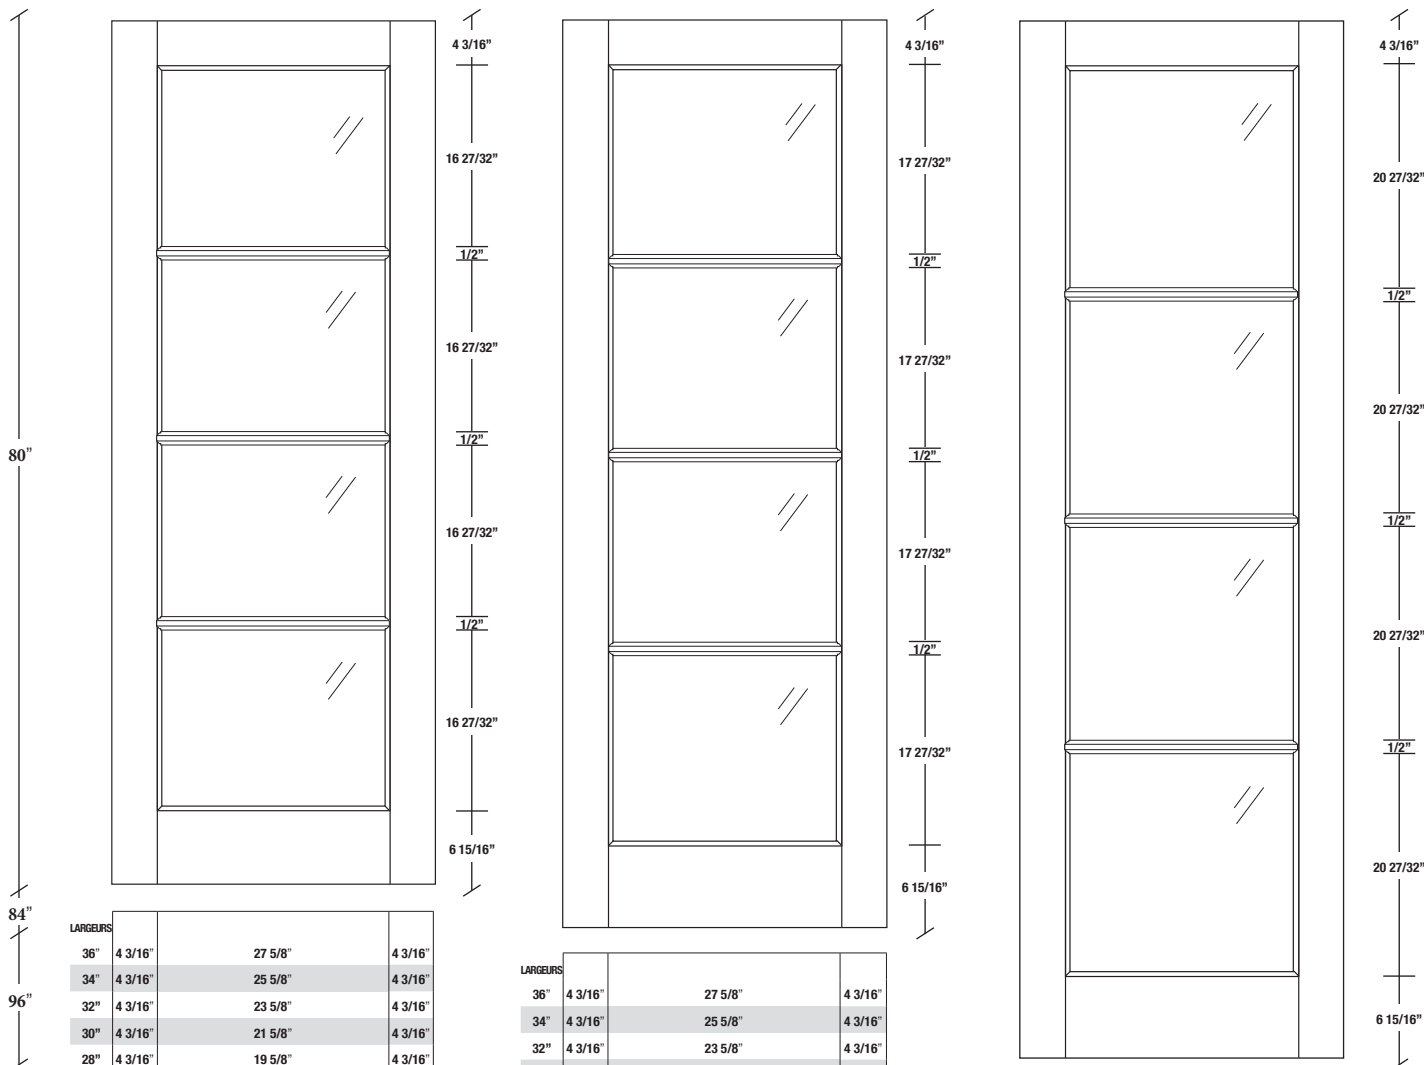

# PORTE FRANÇAISE MILANO 4 VERRES

LARGEURS			
36"	4 3/16"	27 5/8"	4 3/16"
34"	4 3/16"	25 5/8"	4 3/16"
32"	4 3/16"	23 5/8"	4 3/16"
30"	4 3/16"	21 5/8"	4 3/16"
28"	4 3/16"	19 5/8"	4 3/16"
26"	4 3/16"	17 5/8"	4 3/16"
24"	4 3/16"	15 5/8"	4 3/16"
22"	4 3/16"	13 5/8"	4 3/16"
20"	4 3/16"	11 5/8"	4 3/16"
18"	4 3/16"	9 5/8"	4 3/16"
16"	4 3/16"	7 5/8"	4 3/16"

LARGEURS			
36"	4 3/16"	27 5/8"	4 3/16"
34"	4 3/16"	25 5/8"	4 3/16"
32"	4 3/16"	23 5/8"	4 3/16"
30"	4 3/16"	21 5/8"	4 3/16"
28"	4 3/16"	19 5/8"	4 3/16"
26"	4 3/16"	17 5/8"	4 3/16"
24"	4 3/16"	15 5/8"	4 3/16"
22"	4 3/16"	13 5/8"	4 3/16"
20"	4 3/16"	11 5/8"	4 3/16"
18"	4 3/16"	9 5/8"	4 3/16"
16"	4 3/16"	7 5/8"	4 3/16"